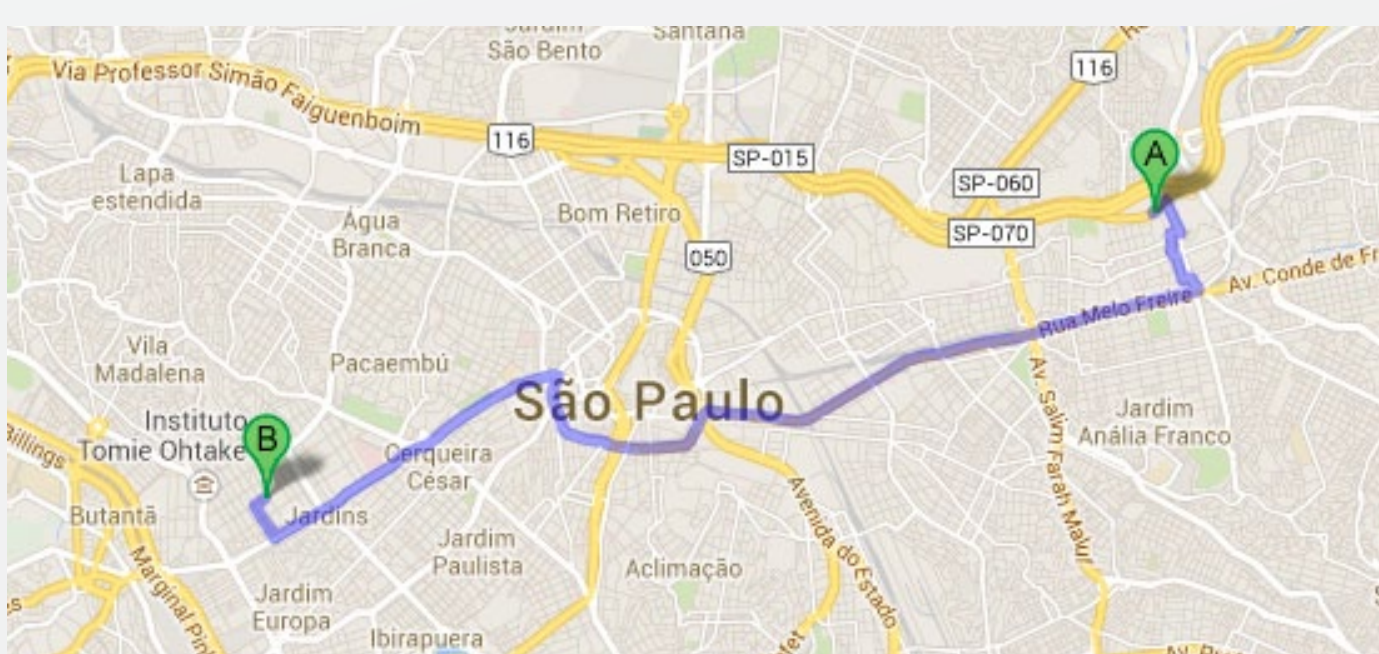

AUTHORIZED SERVICE CENTER

Lineup Engenharia

Rua Teodoro Sampaio, 1765 - 3 andar sl 34

Bairro Pinheiros – São Paulo/SP

ZIP: 05405-150

Phone: + 55 11 3064 1177

Contact Person: Norualdo

E-mail: laboratorio@lineup.com.br

Language spoken: Portuguese and English

CC: None

Payment in Cash: Real / US Dollar

By car (From Stadium to Sony): 26,5 Km