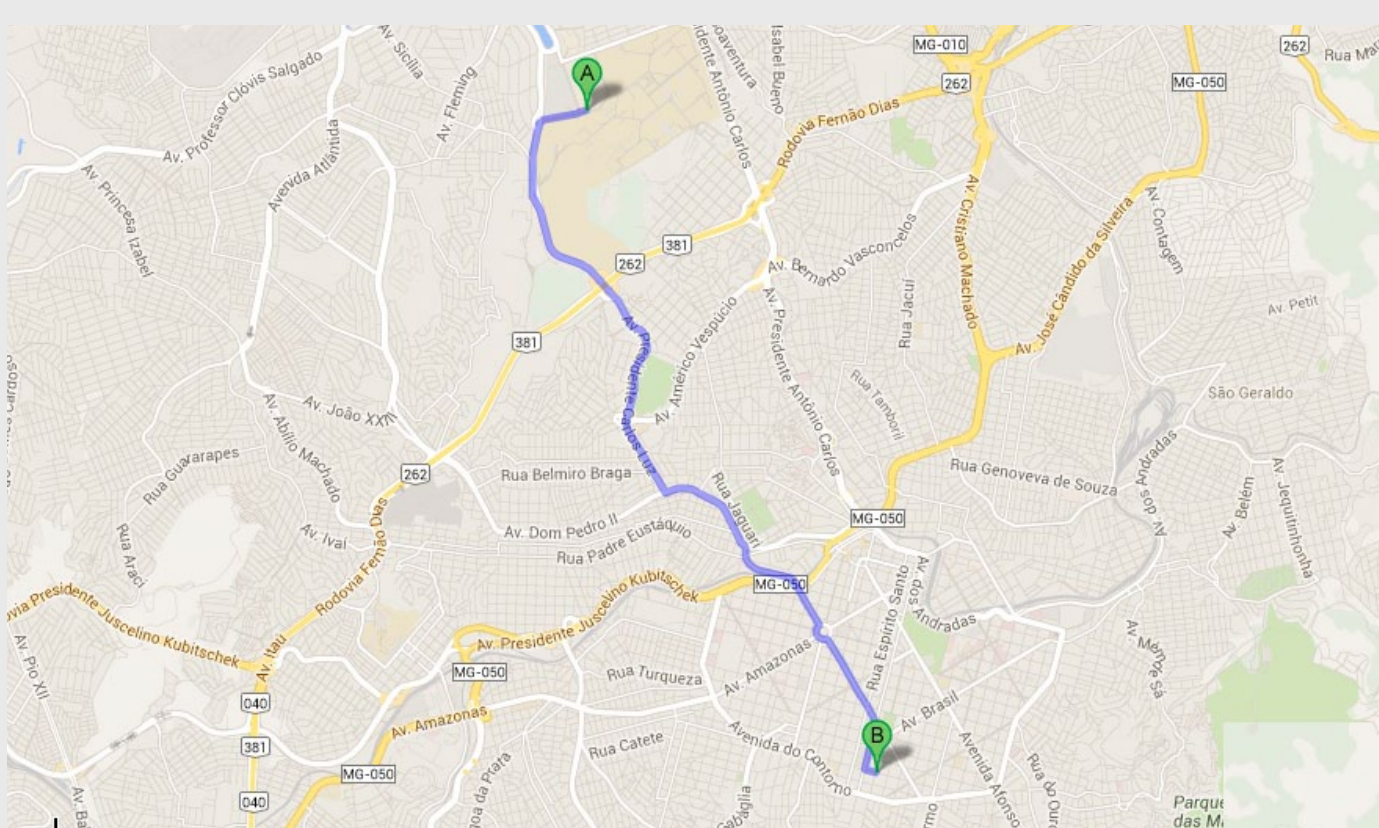

**By car (From Stadium to Sony):** 12 Km

**Authorized Service Centers**

**AUTHORIZED SERVICE CENTER**

**Standby**

SRTN quadra 702 - conj P - Mezzanine 03  
 Asa Norte - Brasília - DF  
 ZIP: 70719-900  
**Phone:** + 55 61 3328-2733  
**Contact Person:** Cesar de Souza / Rubens Milagres  
**E-mail:** cesar@standbybsb.com.br  
**Language spoken:** Portuguese and English  
**CC:** Not accepted  
**Payment in Cash:** Reais / Dollars