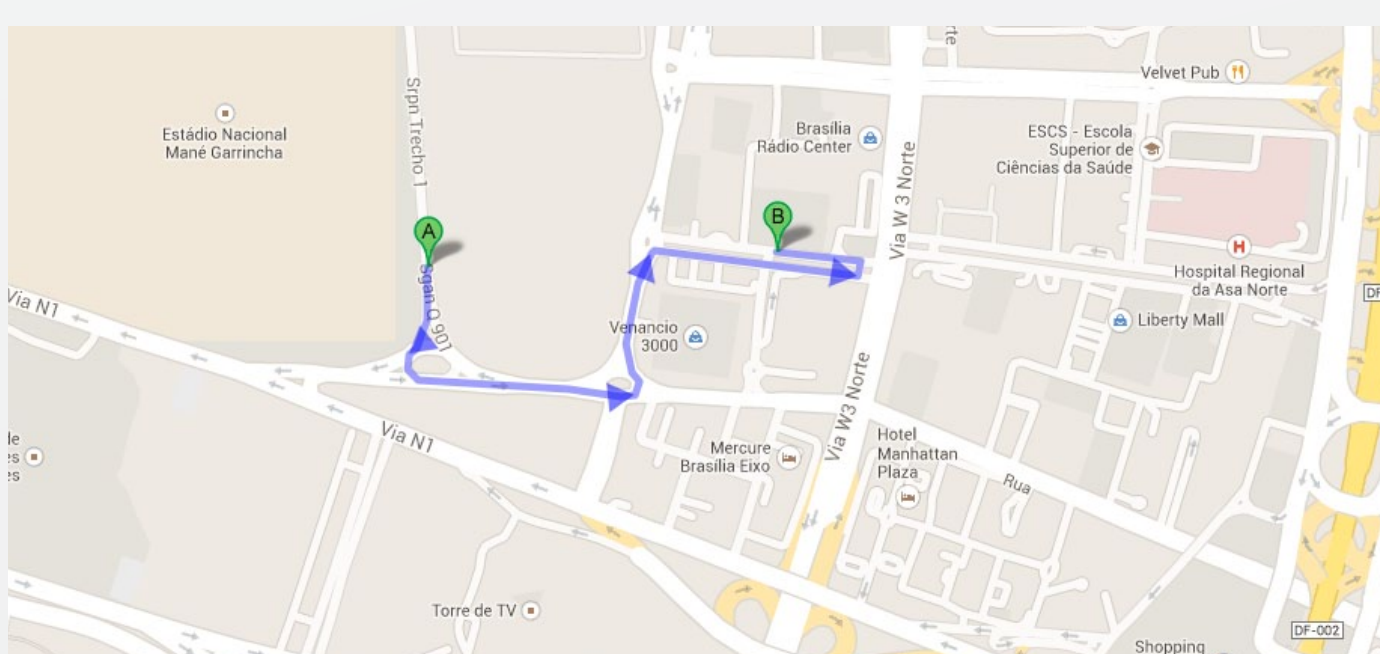

AUTHORIZED SERVICE CENTER

Standby

SRTN quadra 702 - conj P - Mezzanine 03
Asa Norte - Brasília - DF
ZIP: 70719-900
Phone: + 55 61 3328-2733
Contact Person: Cesar de Souza / Rubens Milagres
E-mail: cesar@standbybsb.com.br
Language spoken: Portuguese and English
CC: Not accepted
Payment in Cash: Reais / Dollars

By car (From Stadium to Sony): 2,5 Km