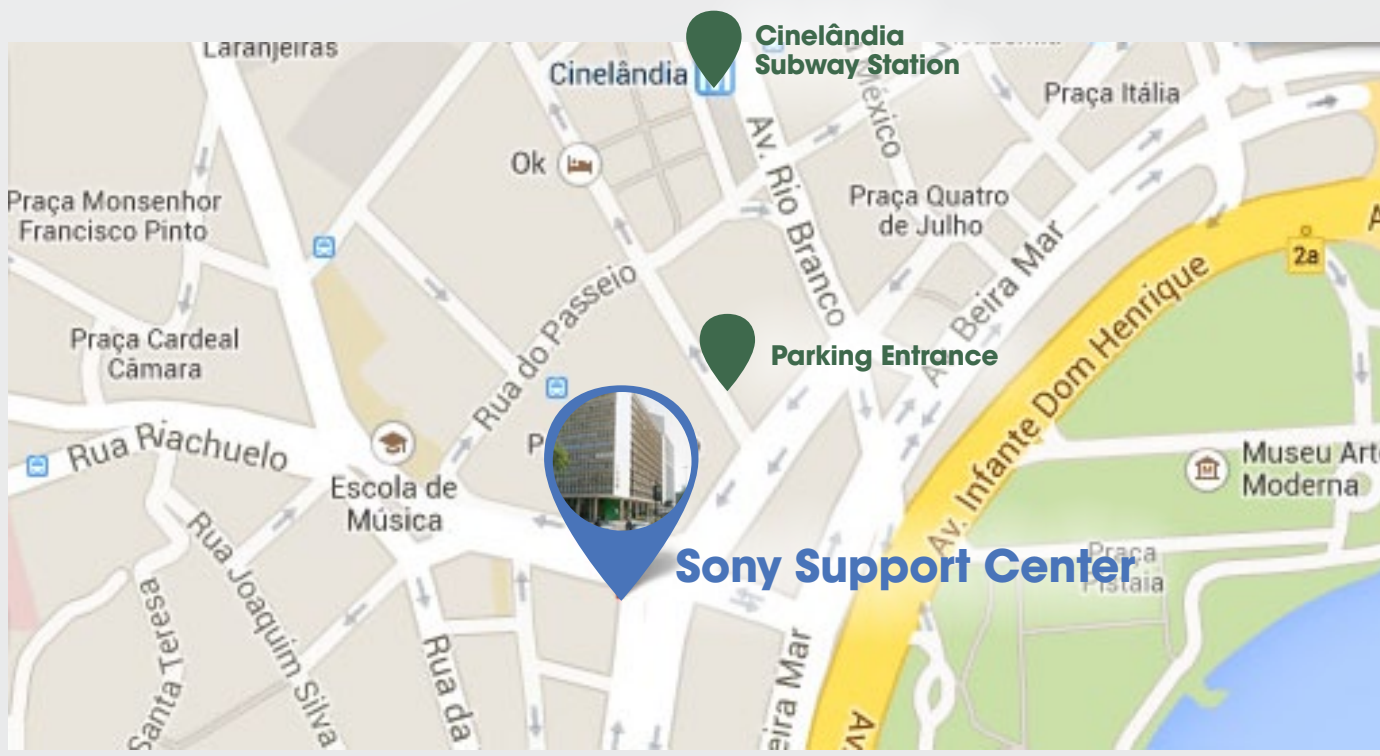

External:

Parking: Parking area near to Sony Service Center.

Food: There are plenty of fast food outlets and restaurants within walking distance of Sony office.