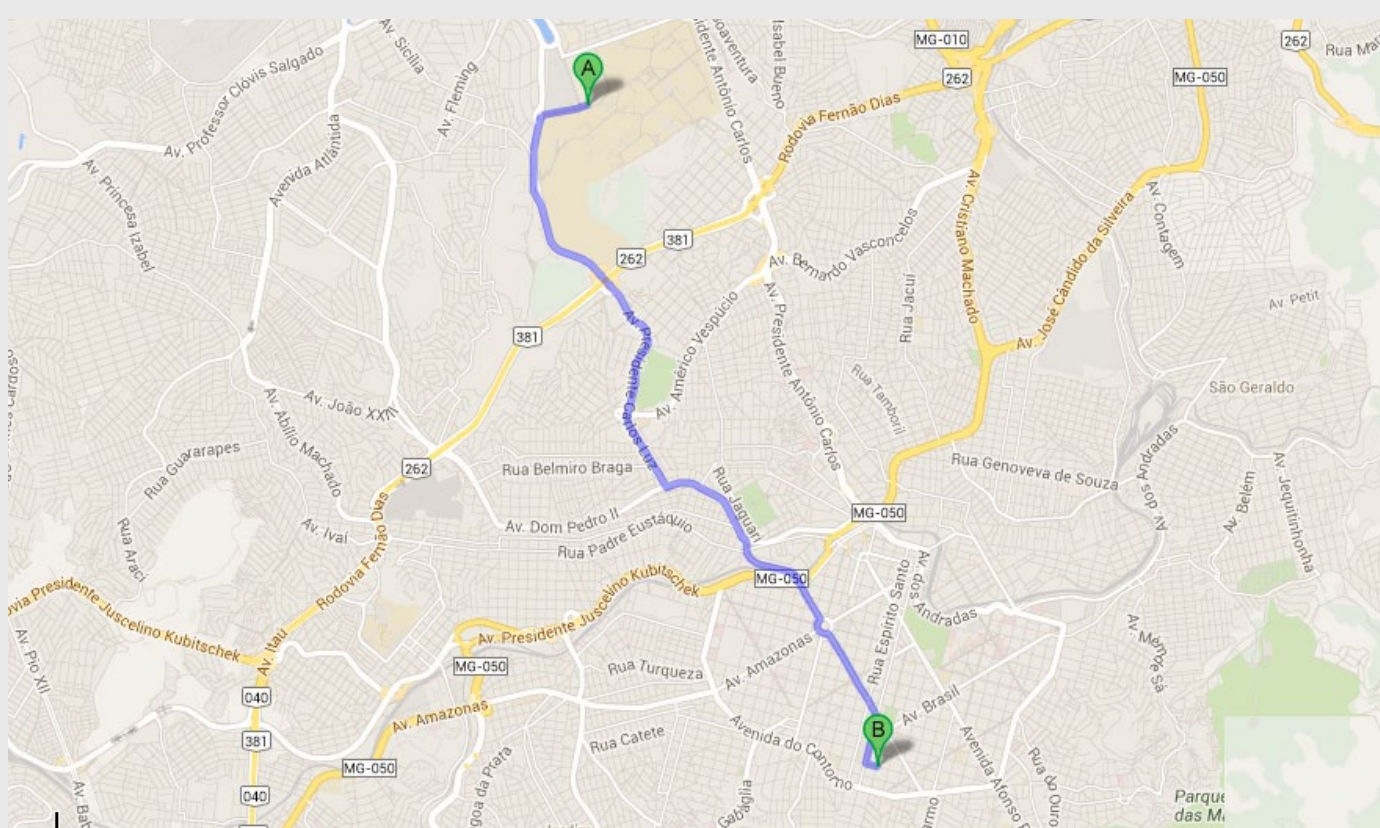

**By car (From Stadium to Sony):** 9,7 Km