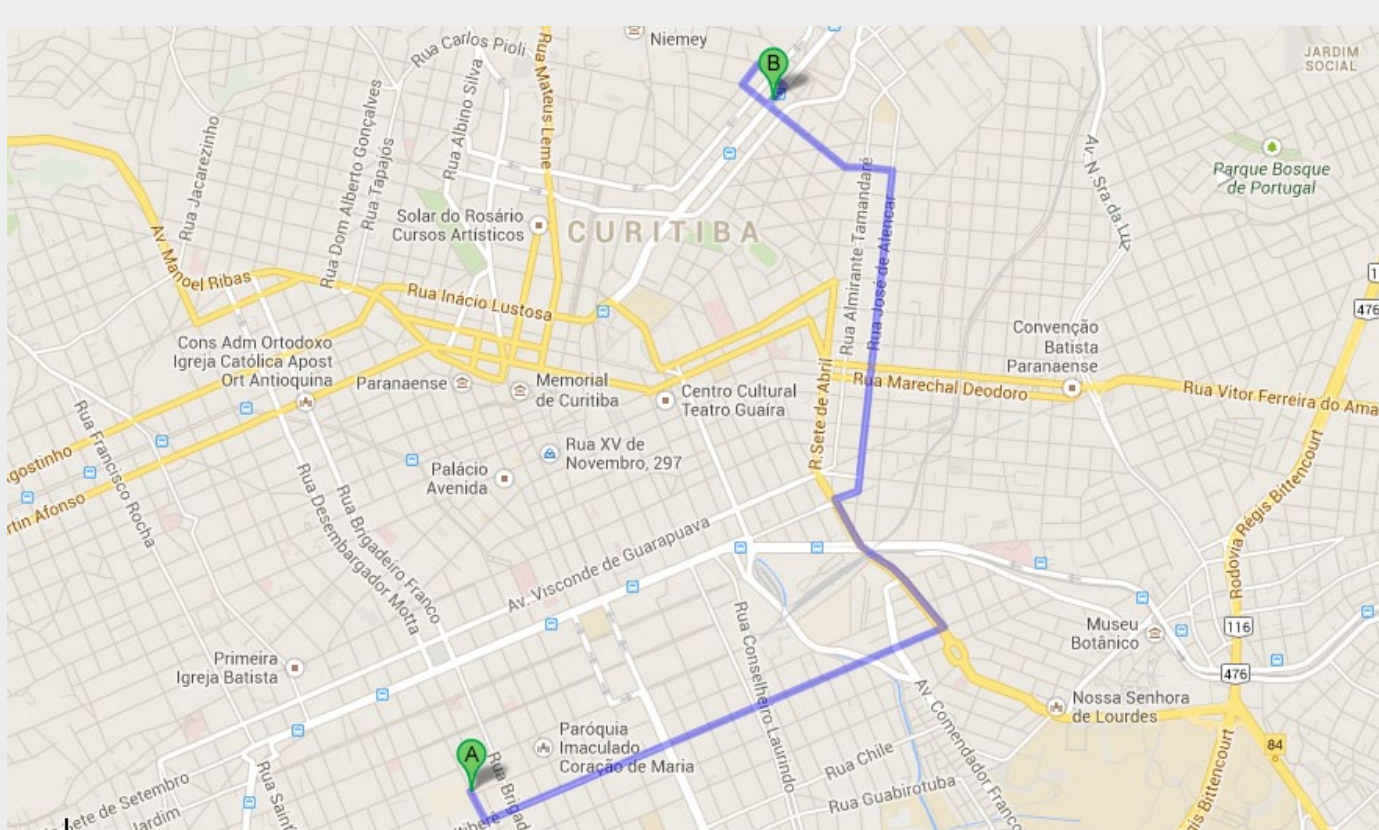

**CC:** None

**Payment in Cash:** Real / Dollars

**By car (From Stadium to Sony):** 6,9 Km

**AUTHORIZED SERVICE CENTER**

**WMW**

Rua Levindo Lopes, 333 - Room 05

Savassi – Belo Horizonte - MG

ZIP: 30140-170