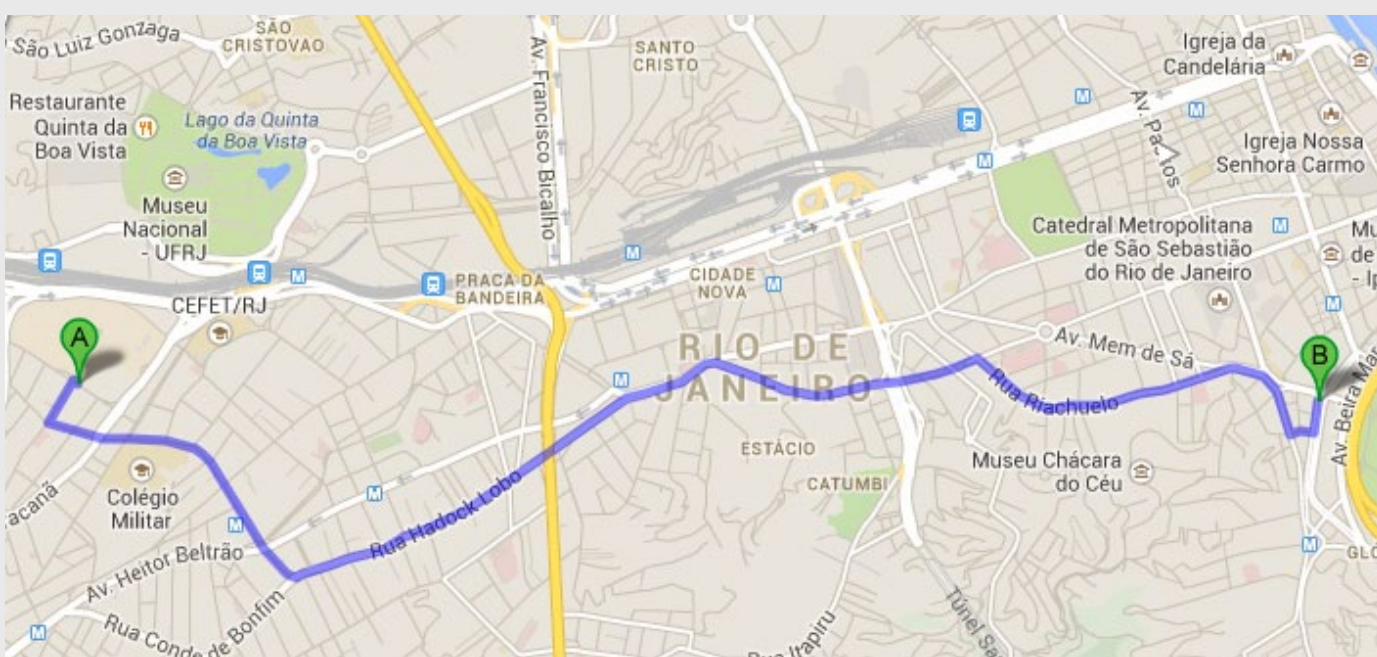

By car (From Stadium to Sony): 7,4 Km