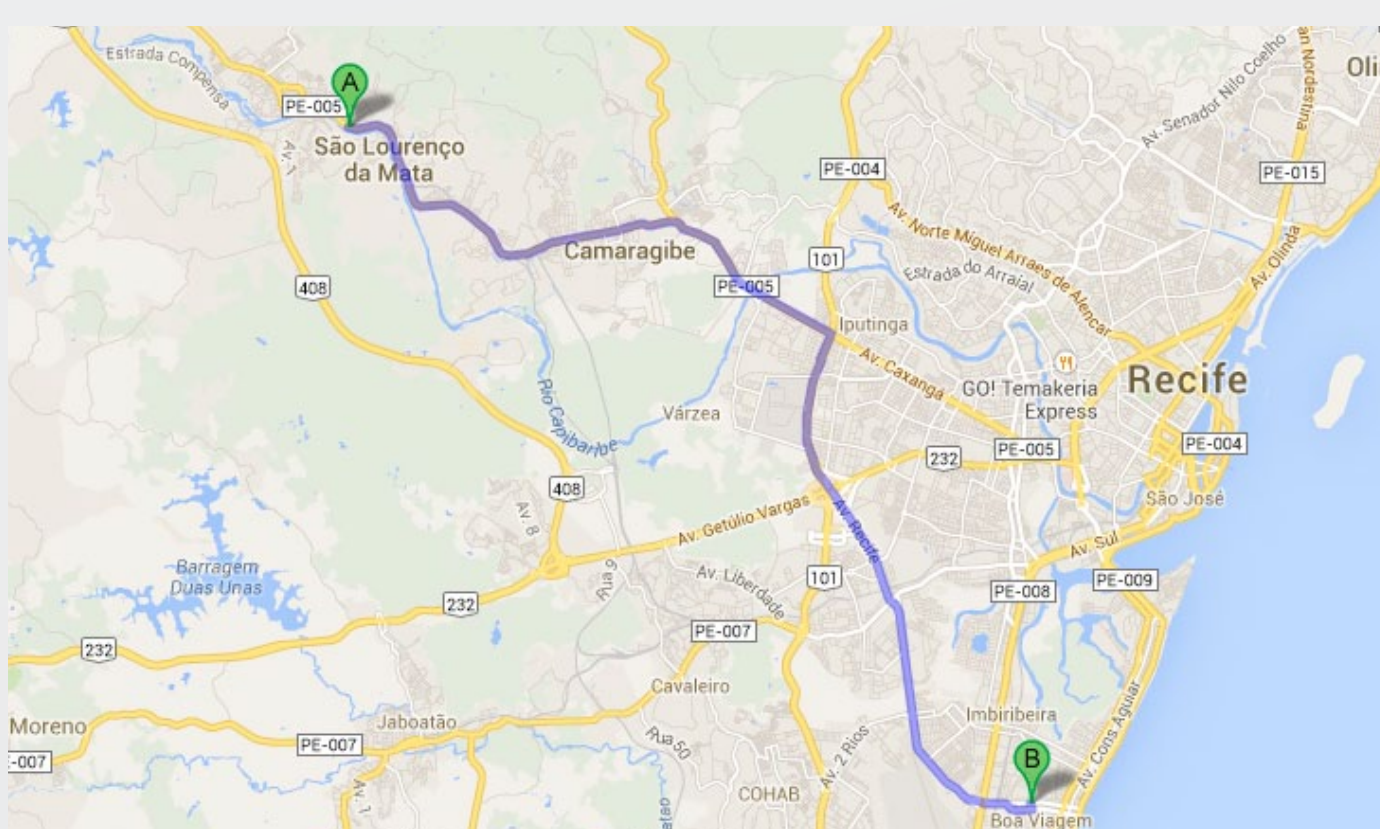

AUTHORIZED SERVICE CENTER

FIJ

Rua Agenor Lopes, 292 - Room 605
Boa viagem - Recife - PE
ZIP: 51021-110
Phone: + 55 81 3107-9585
Contact Person: Fabiana / Leonísio
E-mail: admfijeletronica@gmail.com
Language spoken: Portuguese and English
CC: Not accepted
Payment in Cash: Reais / Dollars/Euro

By car (From Stadium to Sony): 23 Km