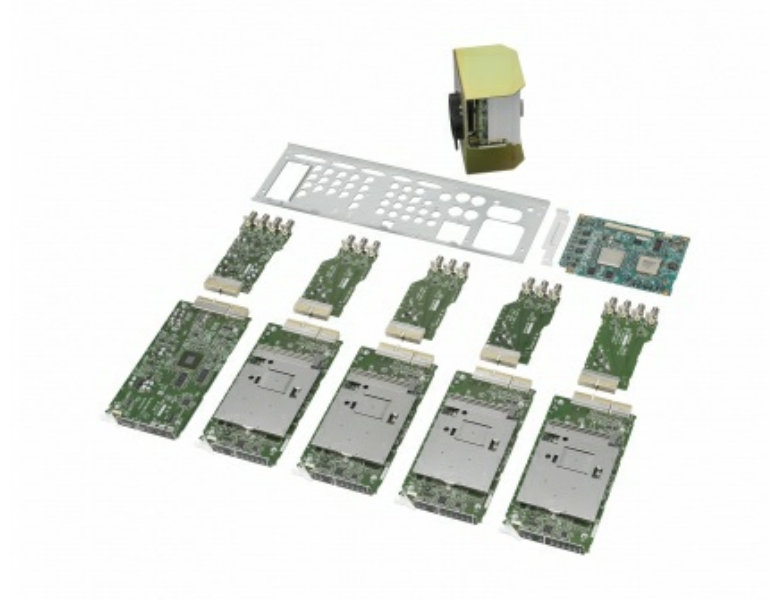

HKC-P3300

Upgrade kit for HDC-3300R/HDCU-3300R
and to support Progressive Scanning

Genel Bakış

The HKC-P3300 is an upgrade kit for HDC-3300/HDCU-3300 and HDC-3300R/HDCU-3300R to support Progressive Scanning