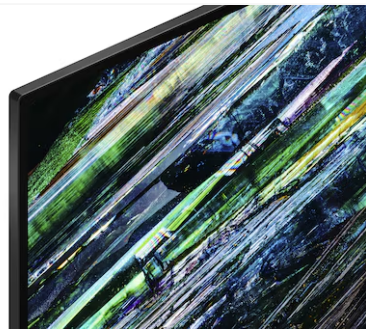

Supplied Accessories

Voice Remote Control (Supply)	RMF-TX910U
Remote Control	RMT-TX450E
Batteries	LR03+R03
AC Power Cord Spec	Joint Type (Pig-tail43mm) (ASIA) (2pin) (C18) + Bundle (C17) (EUROPE) (2pin) (round pins Type F) + Bundle (C17) (SWISS) (2pin) (round pins Type C)
Operating Instructions	EN,FR,ES,NL,DE,PT,IT,SE,DK,FI,NO,PL,CZ,SK,HU,RO,BG,GR,TR
Quick Setup Guide / Supplement CUE (GA)	EN,FR,ES,NL,DE,PT,IT,DK,NO,SE,FI,PL,CZ,SK,HU,RO,BG,GR,TR,RU,UA,AR
Table Top Stand	Separate (Assembly required)

Optional Accessories

Wallmount Bracket	SU-WL450 (Terminal access limitation, refer to SU-WL450 product page), SU-WL850 (Refer to Country / Area Handling Chart)

Prime Support

Included PrimeSupport: 3 years with advanced exchange handled by local partner, on premise where possible. Optional +2 years extension.

Notes

*1	Firmware update may be required.
*2	Hands Free feature (Built-in Mic) availability depends on language and may need software update. Please check Sony support page for further information; https://www.sony.net/tv-hf-ww/
*3	100Hz and 120Hz is supported by HDMI IN 3 and IN 4