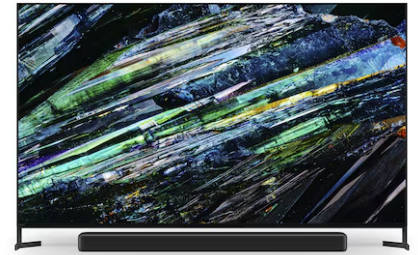

Supplied Accessories

Voice Remote Control (Supply)	RMF-TX910U
Remote Control	RMT-TX450E
Batteries	LR03+R03
AC Power Cord Spec	Joint Type (Pig-tail43mm) (ASIA) (2pin) (C18) + Bundle (C17) (EUROPE) (2pin) (round pins Type F) + Bundle (C17) (SWISS) (2pin) (round pins Type C)
Operating Instructions	EN,FR,ES,NL,DE,PT,IT,SE,DK,FI,NO,PL,CZ,SK,HU,RO,BG,GR,TR
Quick Setup Guide / Supplement CUE (GA)	EN,FR,ES,NL,DE,PT,IT,DK,NO,SE,FI,PL,CZ,SK,HU,RO,BG,GR,TR,RU,UA,AR
Table Top Stand	Separate (Assembly required)

Optional Accessories

Wallmount Bracket	SU-WL450 (Terminal access limitation, refer to SU-WL450 product page), SU-WL850 (Refer to Country / Area Handling Chart)

Prime Support

Included PrimeSupport: 3 years with advanced exchange handled by local partner, on premise where possible. Optional +2 years extension.

Notes

*1	Firmware update may be required.
*2	Hands Free feature (Built-in Mic) availability depends on language and may need software update. Please check Sony support page for further information; https://www.sony.net/tv-hf-ww/
*3	100Hz and 120Hz is supported by HDMI IN 3 and IN 4