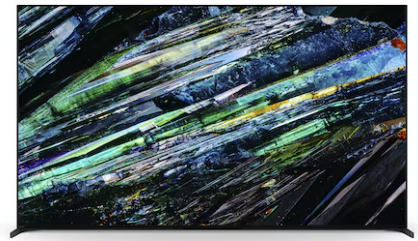

Supplied Accessories

Voice Remote Control (Supply)	RMF-TX910U
Remote Control	RMT-TX450E
Batteries	LR03+R03
AC Power Cord Spec	Joint Type (Pig-tail43mm) (ASIA) (2pin) (C18) + Bundle (C17) (EUROPE) (2pin) (round pins Type F) + Bundle (C17) (SWISS) (2pin) (round pins Type C)
Operating Instructions	EN,FR,ES,NL,DE,PT,IT,SE,DK,FI,NO,PL,CZ,SK,HU,RO,BG,GR,TR
Quick Setup Guide / Supplement CUE (GA)	EN,FR,ES,NL,DE,PT,IT,DK,NO,SE,FI,PL,CZ,SK,HU,RO,BG,GR,TR,RU,UA,AR
Table Top Stand	Separate (Assembly required)

Optional Accessories

Wallmount Bracket	SU-WL450 (Terminal access limitation, refer to SU-WL450 product page), SU-WL850 (Refer to Country / Area Handling Chart)

Prime Support

Included PrimeSupport: 3 years with advanced exchange handled by local partner, on premise where possible. Optional +2 years extension.

Notes

*1	Firmware update may be required.
*2	Hands Free feature (Built-in Mic) availability depends on language and may need software update. Please check Sony support page for further information; https://www.sony.net/tv-hf-ww/
*3	100Hz and 120Hz is supported by HDMI IN 3 and IN 4