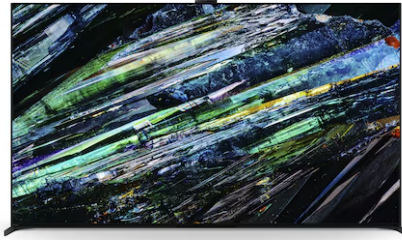

Supplied Accessories

Voice Remote Control (Supply)	RMF-TX910U
Remote Control	RMT-TX450E
Batteries	LR03+R03
AC Power Cord Spec	Joint Type (Pig-tail43mm) (ASIA) (2pin) (C18) + Bundle (C17) (EUROPE) (2pin) (round pins Type F) + Bundle (C17) (SWISS) (2pin) (round pins Type C)
Operating Instructions	EN,FR,ES,NL,DE,PT,IT,SE,DK,FI,NO,PL,CZ,SK,HU,RO,BG,GR,TR
Quick Setup Guide / Supplement CUE (GA)	EN,FR,ES,NL,DE,PT,IT,DK,NO,SE,FI,PL,CZ,SK,HU,RO,BG,GR,TR,RU,UA,AR
Table Top Stand	Separate (Assembly required)

Optional Accessories

Wallmount Bracket	SU-WL450 (Terminal access limitation, refer to SU-WL450 product page), SU-WL850 (Refer to Country / Area Handling Chart)

Prime Support

Included PrimeSupport: 3 years with advanced exchange handled by local partner, on premise where possible. Optional +2 years extension.

Notes

*1	Firmware update may be required.
*2	Hands Free feature (Built-in Mic) availability depends on language and may need software update. Please check Sony support page for further information; https://www.sony.net/tv-hf-ww/
*3	100Hz and 120Hz is supported by HDMI IN 3 and IN 4