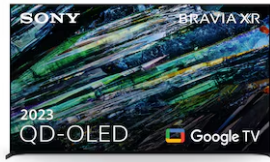

Supplied Accessories

Voice Remote Control (Supply)	RMF-TX910U
Remote Control	RMT-TX450E
Batteries	LR03+R03
AC Power Cord Spec	Joint Type (Pig-tail43mm) (ASIA) (2pin) (C18) + Bundle (C17) (EUROPE) (2pin) (round pins Type F) + Bundle (C17) (SWISS) (2pin) (round pins Type C)
Operating Instructions	EN,FR,ES,NL,DE,PT,IT,SE,DK,FI,NO,PL,CZ,SK,HU,RO,BG,GR,TR
Quick Setup Guide / Supplement CUE (GA)	EN,FR,ES,NL,DE,PT,IT,DK,NO,SE,FI,PL,CZ,SK,HU,RO,BG,GR,TR,RU,UA,AR
Table Top Stand	Separate (Assembly required)

Optional Accessories

Wallmount Bracket	SU-WL450 (Terminal access limitation, refer to SU-WL450 product page), SU-WL850 (Refer to Country / Area Handling Chart)

Prime Support

Included PrimeSupport: 3 years with advanced exchange handled by local partner, on premise where possible. Optional +2 years extension.

Notes

*1	Firmware update may be required.
*2	Hands Free feature (Built-in Mic) availability depends on language and may need software update. Please check Sony support page for further information; https://www.sony.net/tv-hf-ww/
*3	100Hz and 120Hz is supported by HDMI IN 3 and IN 4