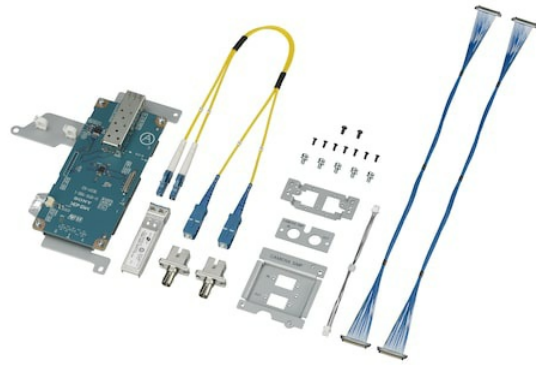

HKCU-SM30

Single Mode Fiber Extension Kit

Overview

Single Mode Fiber Extension Kit

The HDCU-SM30 Single Mode Fiber Extension Kit is an optional board for the HDCU-3100/3170 Camera Control Unit. It allows the CCU to be directly connected on Single Mode Fiber (SMF), maintaining high picture quality across cable runs of up to 6.21 mi.

The HKCU-SM30 is compatible with the Sony HDCU-3100 and HDCU-3170 Camera Control Units, which offer exceptional imaging performance, mobility and versatility to satisfy today's demanding live production requirements.

Related products

HDCU-3100

IP-enabled next-generation Camera Control Unit

HDCU-3170

IP capable Triax Camera Control Unit

Gallery