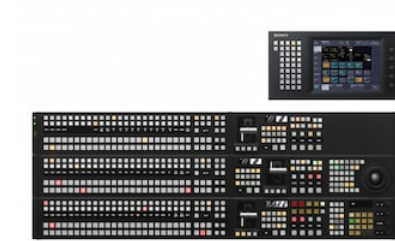

ICP-6530

Control Panel for MVS-6530

Overview

Control Panel for MVS-6530

Control Panel for MVS-6530

Highlights

- Control Panel for MVS-6530
- 3 M/E Rows
- 24 Crosspoint Buttons
- Sony original highly reliable colored buttons
- OLED mnemonic displays for optimal visibility
- Intuitive Menu Operation (Menu Display sold separately)

Related products

ICP-6511

Menu Panel ICP-6530
Control Panel

Gallery