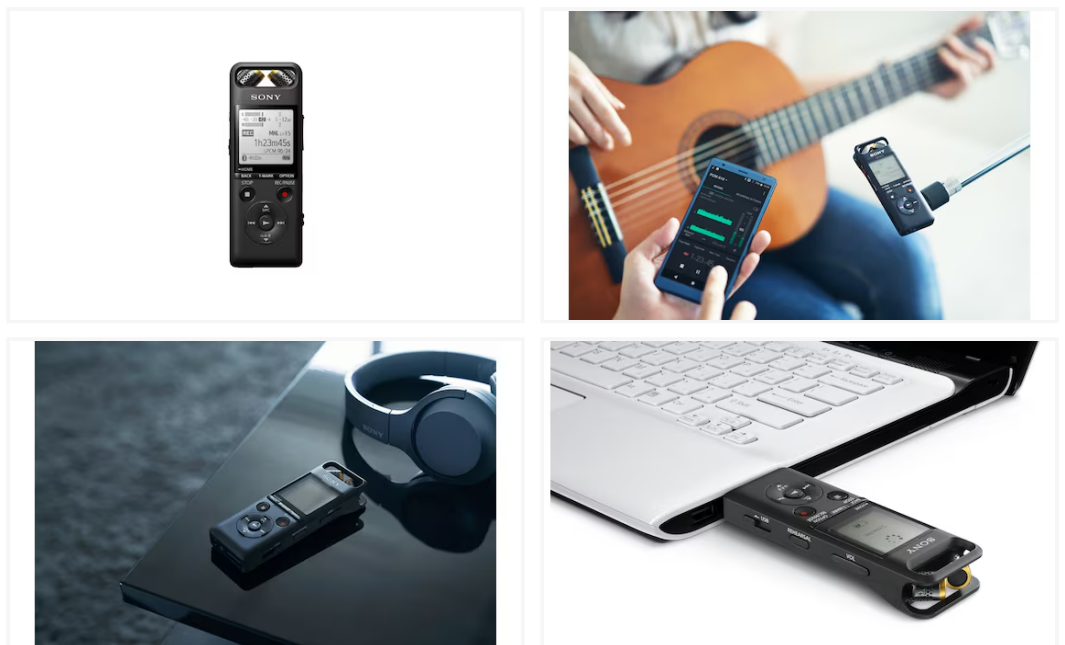

Playback and Edit

ERASE	Yes
FILE COPY	Yes
FOLDER NAME CHANGE (WITHOUT USING PC)	Yes
GRAPHIC EQUALIZER	Yes
KEY CONTROL	Yes
MOVE FILE	Yes
NOISE CUT	Yes (Clear Voice)
PROTECT	Yes
TRACK MARK	Yes

Interface

INPUT AND OUTPUT TERMINALS	Microphone/External input jack (minijack, stereo) Headphone jack (minijack, stereo) USB connector (Type-A) High-Speed USB compatible microSD memory card slot

What's In The Box

PC Application Software (Sound Organizer2/Stored in built-in memory), Wind screen, Carrying Case

Gallery