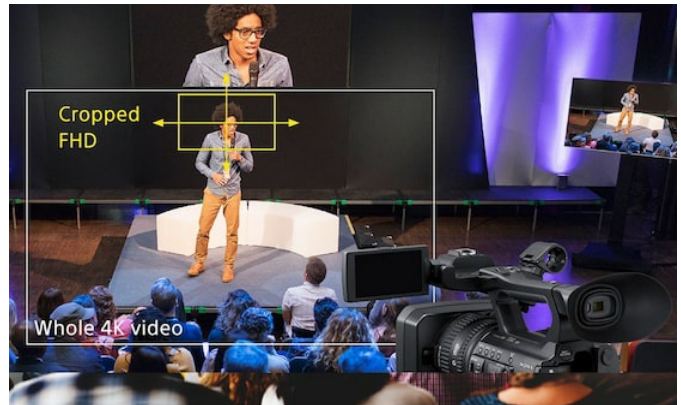

### Overview

The REA-L0500 optional license activates the Focus Area Cropping feature for the REA-C1000 Edge Analytics Appliance.

Focus Area Cropping allows an image frame captured by a single camera to be viewed as two different output images simultaneously. The user can select a smaller Full HD image as a cutout from the main wide-angle 4K image, for example to show the presenter's head in close-up. In addition, the cropped area can be selected as static or dynamic to follow the presenter's movements.